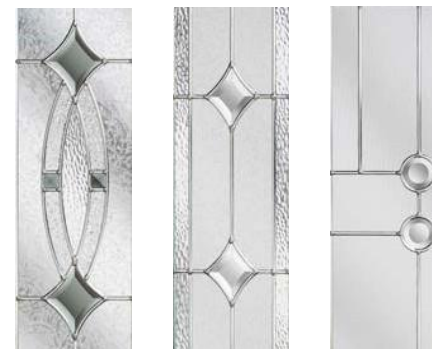

Andorra
Zinc or Brass
Caming*

Edwardian

Kara
Zinc or Brass
Caming*

Lunna

Monza

Palma

Savana

Lunna

Palma

Trieste

Infinity

Infinity Collection is a stunning contemporary style door with a grooved detail background.

Main image: Distinction Anthracite.

Emma
Design Expert

Ten striking designs – featuring distinctive groove detailing and a variety of glazing apertures that ooze contemporary style and class.