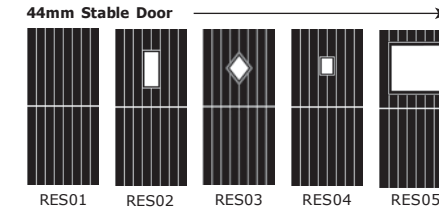

Full Door Range

a door for every home

Distinction Doors reserve the right to alter and remove door styles and specifications without prior notice.