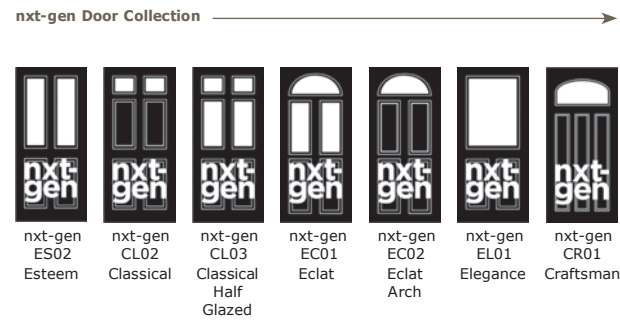

Valentia

Canvas

Radiant

Andorra
Zinc or Brass
Caming

Aspen

Lunna

Palma

Discover the full range of
colours and glass at
door-designer.co.uk.

Full Door Range

a door for every home

Distinction Doors reserve the right to alter and remove door styles and specifications without prior notice.

Colour Guide

	Signature	nxt-gen*	Cottage	Rustic Renown	3 Quarter Lite	Stable	Onelite	Esprit & Esprit Renown	Venture Collection**	Infinity	Side Panel
Black	●	●	●	●	●	●	●	●	●	●	●
White	●	●*	●	●	●	●	●	●	●	●	●
Red	●	●	●	●	●	●	●	●	●	●	●
Blue	●	●	●	●	●	●	●	●	●	●	●
Green	●	●	●	●	●	●	●	●	●	●	●
Stains (Gold Oak & Rosewood)	●	●	●	●	●	●	●	●	●	●	●
Distinction Anthracite Grey	●	●*	●	●	●	●	●	●	●	●	●
Distinction Chartwell	●	●	●	●	●	●	●	●	●	●	●
Bespoke	●	●	●	●	●	●	●	●	●	●	●

(not in 762mm door)

*nxt-gen Craftsman available in White, Distinction Anthracite Grey and Bespoke only

**Cassette available in one steel effect colour offering on the internal and external face. The cassette is not available in any other colours.