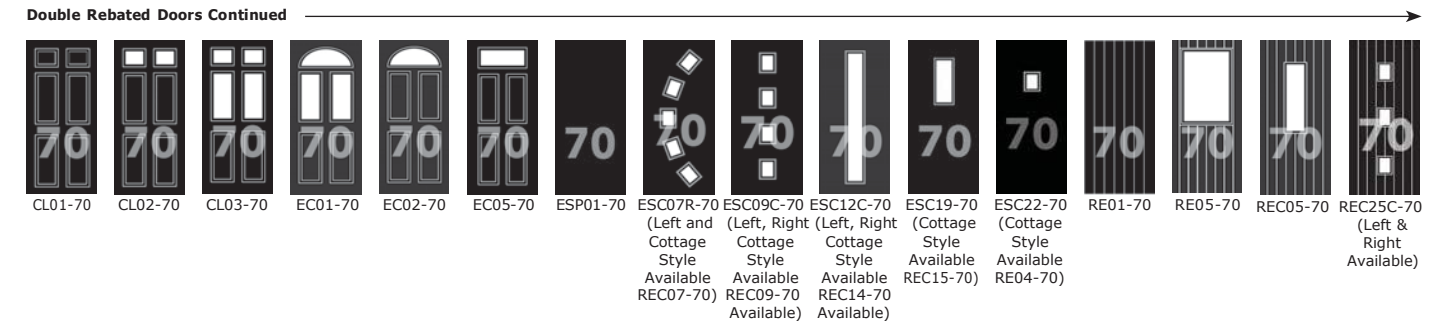

Full Door Range

a door for every home

Distinction Doors reserve the right to alter and remove door styles and specifications without prior notice.

Colour Guide

	Signature	nxt-gen*	Cottage	Rustic Renown	3 Quarter Lite	Stable	Onelite	Esprit & Esprit Renown	Venture Collection**	Infinity	Side Panel
Black	●	●	●	●	●	●	●	●	●	●	●
White	●	●*	●	●	●	●	●	●	●	●	●
Red	●	●	●	●	●	●	●	●	●	●	●
Blue	●	●	●	●	●	●	●	●	●	●	●
Green	●	●	●	●	●	●	●	●	●	●	●
Stains (Gold Oak & Rosewood)	●	●	●	●	●	●	●	●	●	●	●
Distinction Anthracite Grey	●	●*	●	●	●	●	●	●	●	●	●
Distinction Chartwell	●	●	●	●	●	●	●	●	●	●	●
Bespoke	●	●	●	●	●	●	●	●	●	●	●