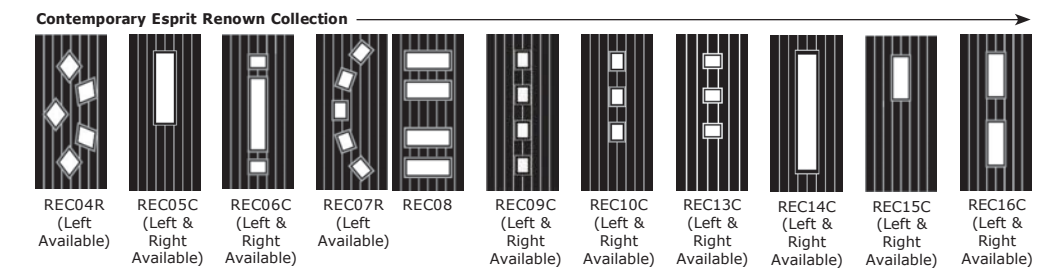

Full Door Range

a door for every home

Distinction Doors reserve the right to alter and remove door styles and specifications without prior notice.

Colour Guide

	Signature	nxt-gen*	Cottage	Rustic Renown	3 Quarter Lite	Stable	Onelite	Esprit & Esprit Renown	Venture Collection**	Infinity	Side Panel
Black	●	●	●	●	●	●	●	●	●	●	●
White	●	●*	●	●	●	●	●	●	●	●	●
Red	●	●	●	●	●	●	●	●	●	●	●
Blue	●	●	●	●	●	●	●	●	●	●	●
Green	●	●	●	●	●	●	●	●	●	●	●
Stains (Gold Oak & Rosewood)	●	●	●	●	●	●	●	●	●	●	●
Distinction Anthracite Grey	●	●*	●	●	●	●	●	●	●	●	●
Distinction Chartwell	●	●	●	●	●	●	●	●	●	●	●
Bespoke	●	●	●	●	●	●	●	●	●	●	●