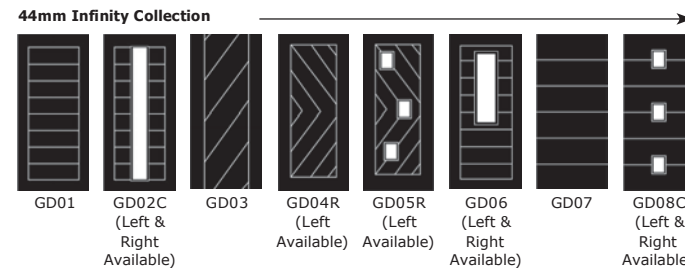

Full Door Range

a door for every home

Distinction Doors reserve the right to alter and remove door styles and specifications without prior notice.

Colour Guide

	Signature	nxt-gen*	Cottage	Rustic Renown	3 Quarter Lite	Stable	Onelite	Esprit & Esprit Renown	Venture Collection**	Infinity	Side Panel
Black	●	●	●	●	●	●	●	●	●	●	●
White	●	●*	●	●	●	●	●	●	●	●	●
Red	●	●	●	●	●	●	●	●	●	●	●
Blue	●	●	●	●	●	●	●	●	●	●	●
Green	●	●	●	●	●	●	●	●	●	●	●
Stains (Gold Oak & Rosewood)	●	●	●	●	●	●	●	●	●	●	●
Distinction Anthracite Grey	●	●*	●	●	●	●	●	●	●	●	●
Distinction Chartwell	●	●	●	●	●	●	●	●	●	●	●
Bespoke	●	●	●	●	●	●	●	●	●	●	●