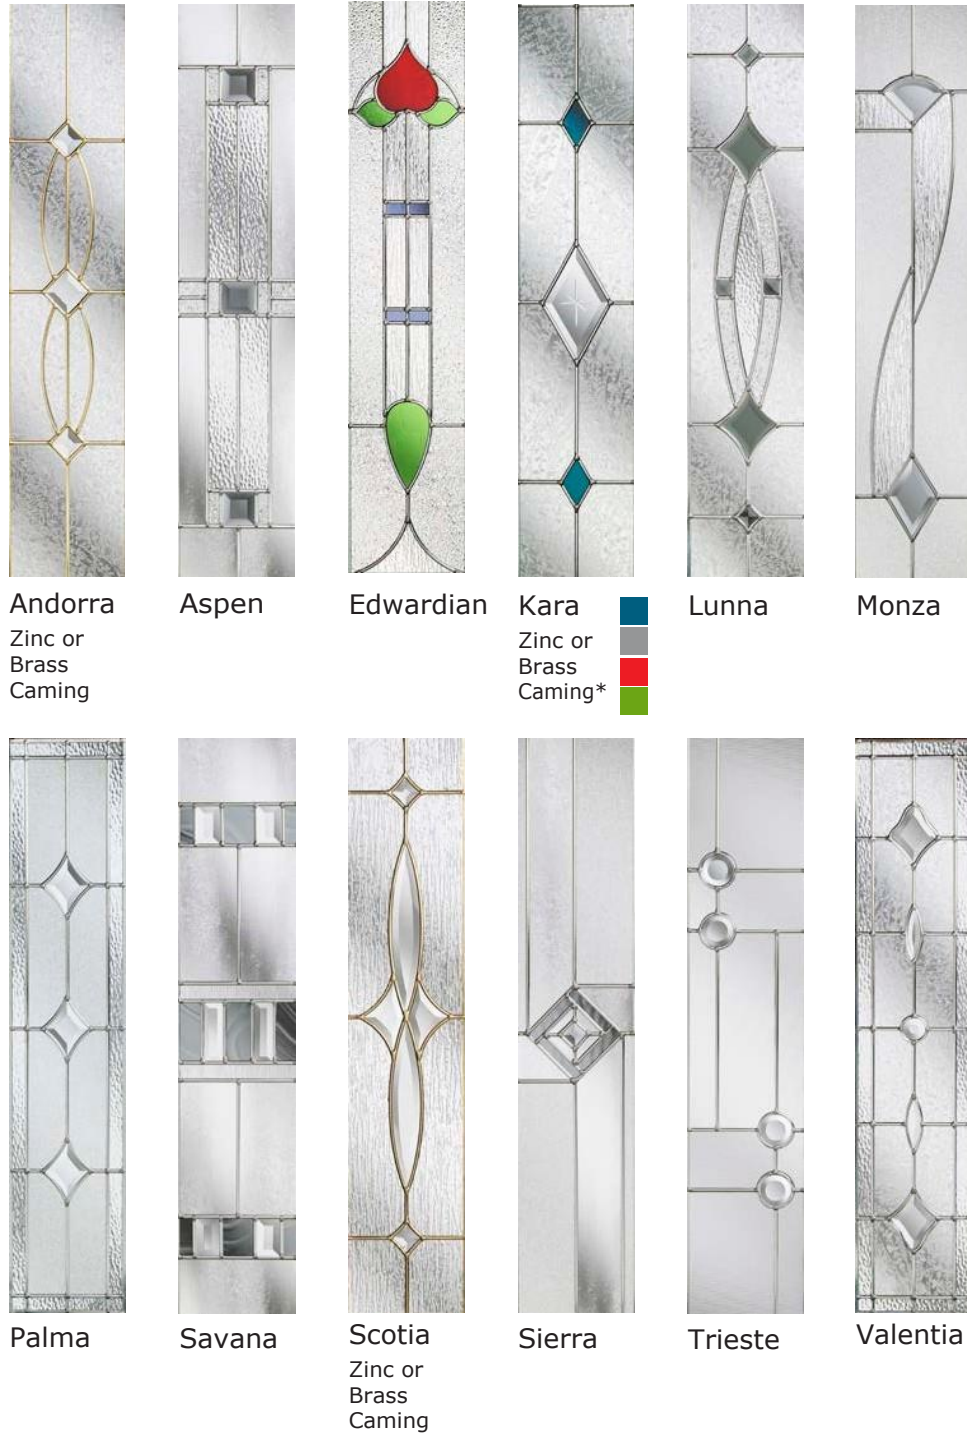

nxt-gen Esteem

Main image: Distinction Anthracite Grey with Kara Brass glass.