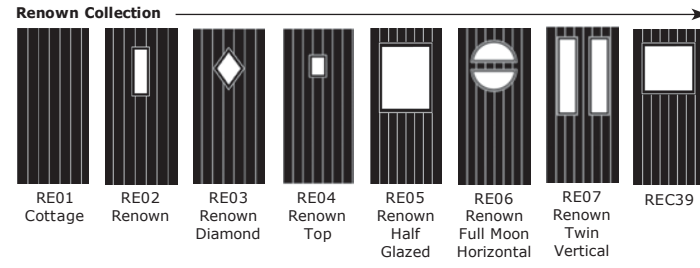

Full Door Range

a door for every home

Distinction Doors reserve the right to alter and remove door styles and specifications without prior notice.

Colour Guide

	Signature	nxt-gen*	Cottage	Rustic Renown	3 Quarter Lite	Stable	Onelite	Esprit & Esprit Renown	Venture Collection**	Infinity	Side Panel
Black	●	●	●	●	●	●	●	●	●	●	●
White	●	●*	●	●	●	●	●	●	●	●	●
Red	●	●	●	●	●	●	●	●	●	●	●
Blue	●	●	●	●	●	●	●	●	●	●	●
Green	●	●	●	●	●	●	●	●	●	●	●
Stains (Gold Oak & Rosewood)	●	●	●	●	●	●	●	●	●	●	●
Distinction Anthracite Grey	●	●*	●	●	●	●	●	●	●	●	●
Distinction Chartwell	●	●	●	●	●	●	●	●	●	●	●
Bespoke	●	●	●	●	●	●	●	●	●	●	●