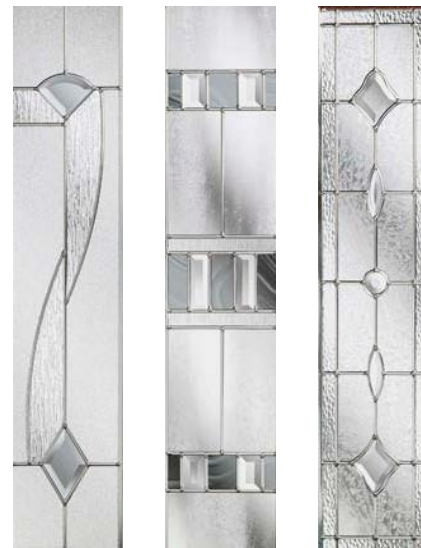

Monza Savana Valentia