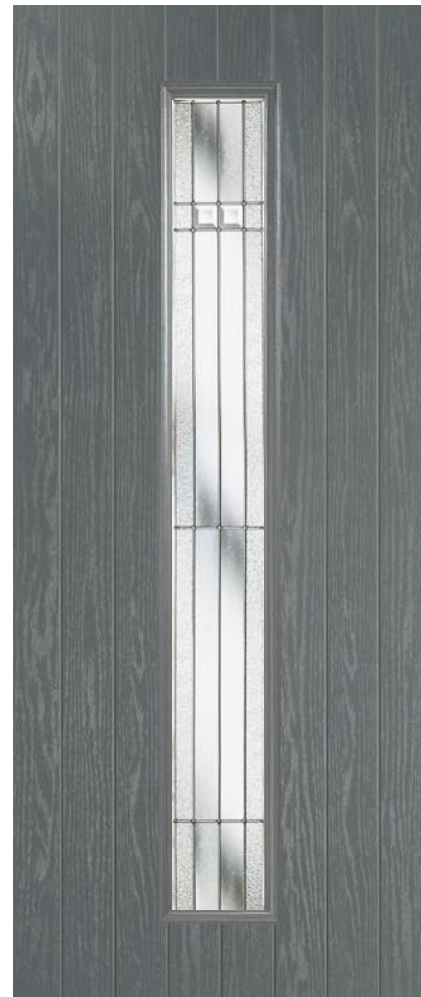

REC14 with Radiant glass
Left centre and right