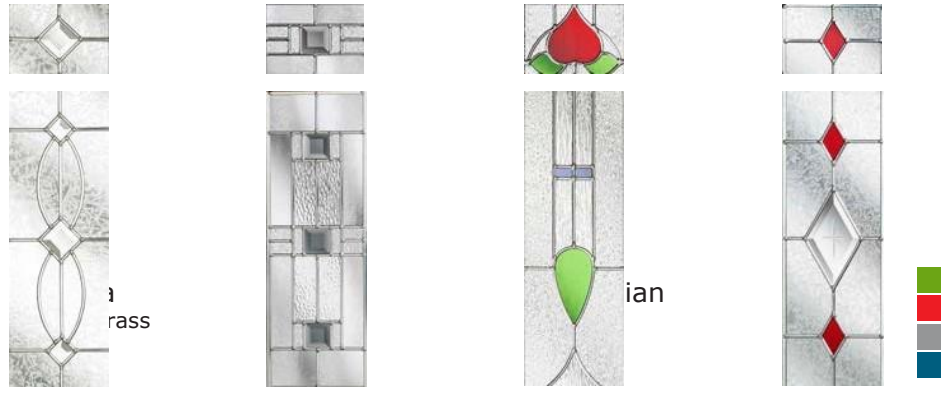

Scotia
Zinc or Brass Caming

Trieste

Sierra

Valentia

Alternative design
from the Signature
Collection:

Eclat Arch with Grid

nxt-gen Classical Half Glazed

Main image: Pale Green
with Kara Zinc glass.