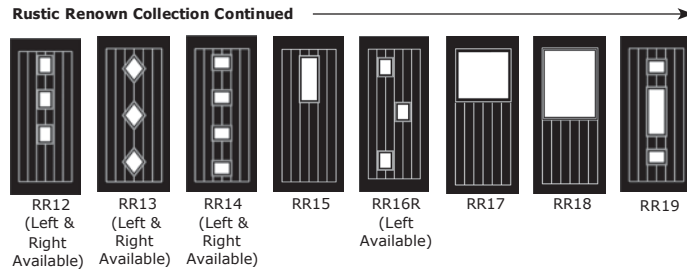

Full Door Range

a door for every home

Distinction Doors reserve the right to alter and remove door styles and specifications without prior notice.

Colour Guide

	Signature	nxt-gen*	Cottage	Rustic Renown	3 Quarter Lite	Stable	Onelite	Esprit & Esprit Renown	Venture Collection**	Infinity	Side Panel
Black	●	●	●	●	●	●	●	●	●	●	●
White	●	●*	●	●	●	●	●	●	●	●	●
Red	●	●	●	●	●	●	●	●	●	●	●
Blue	●	●	●	●	●	●	●	●	●	●	●
Green	●	●	●	●	●	●	●	●	●	●	●
Stains (Gold Oak & Rosewood)	●	●	●	●	●	●	●	●	●	●	●
Distinction Anthracite Grey	●	●*	●	●	●	●	●	●	●	●	●
Distinction Chartwell	●	●	●	●	●	●	●	●	●	●	●
Bespoke	●	●	●	●	●	●	●	●	●	●	●