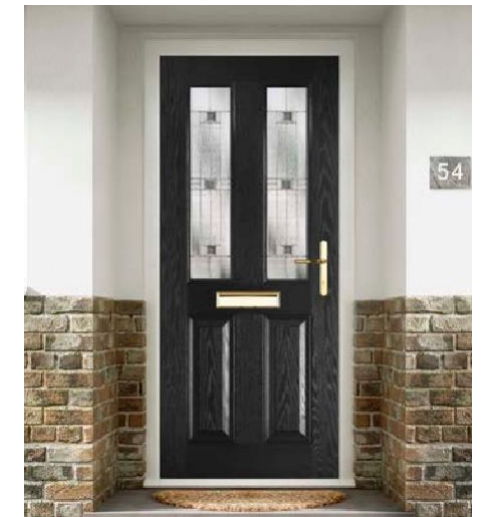

4 Panel 6 Panel Flush Cottage Esteem

Classical Classical Half Glazed Eclat Eclat Arch Elegance Arch

Elegance Craftsman RE05 REC05 REC25R Left and centre available

ESC07R Left and Cottage style available
 ESC09C Left, right and Cottage style available
 ESC12C Left, right and Cottage style available
 ESC19 Cottage style available
 ESC22 Cottage style available