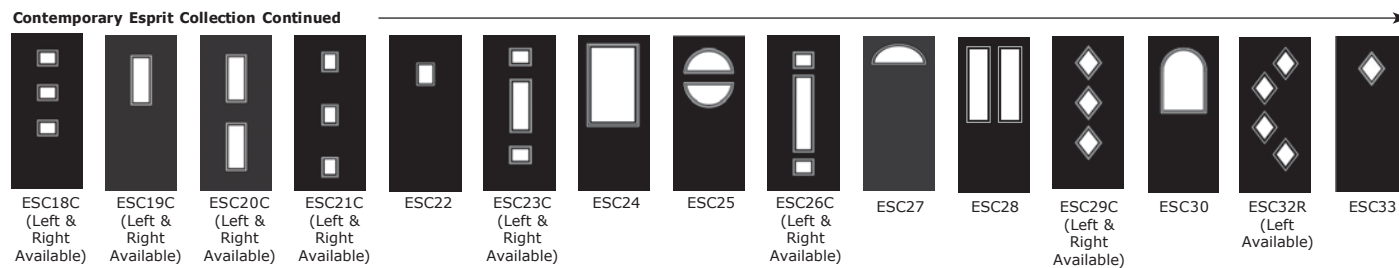

Full Door Range

a door for every home

Distinction Doors reserve the right to alter and remove door styles and specifications without prior notice.

Colour Guide

	Signature	nxt-gen*	Cottage	Rustic Renown	3 Quarter Lite	Stable	Onelite	Esprit & Esprit Renown	Venture Collection**	Infinity	Side Panel
Black	●	●	●	●	●	●	●	●	●	●	●
White	●	●*	●	●	●	●	●	●	●	●	●
Red	●	●	●	●	●	●	●	●	●	●	●
Blue	●	●	●	●	●	●	●	●	●	●	●
Green	●	●	●	●	●	●	●	●	●	●	●
Stains (Gold Oak & Rosewood)	●	●	●	●	●	●	●	●	●	●	●
Distinction Anthracite Grey	●	●*	●	●	●	●	●	●	●	●	●
Distinction Chartwell	●	●	●	●	●	●	●	●	●	●	●
Bespoke	●	●	●	●	●	●	●	●	●	●	●