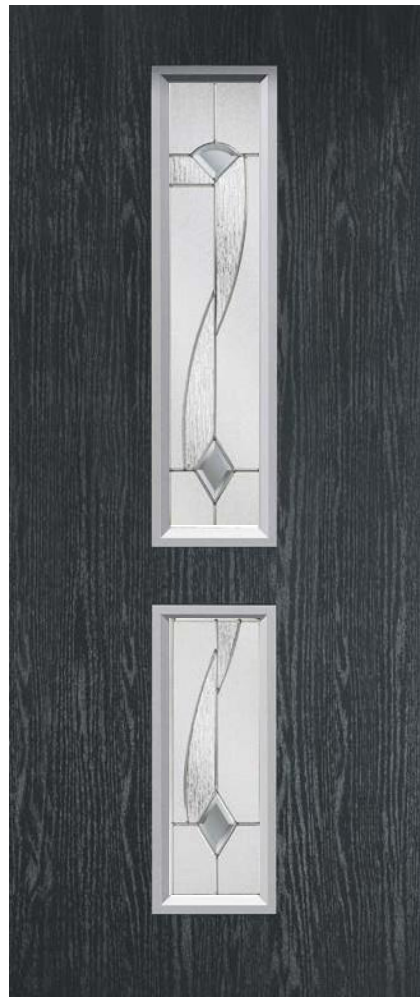

Venture Collection

The new Venture Collection is available in eight new door styles. The smooth, steel effect contemporary cassettes bring modern and continental flair.

Main image: Distinction Steel Blue with Radiant Glass.

C06 with Monza glass
Left, centre and right available