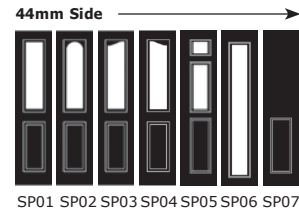

Full Door Range

a door for every home

Distinction Doors reserve the right to alter and remove door styles and specifications without prior notice.