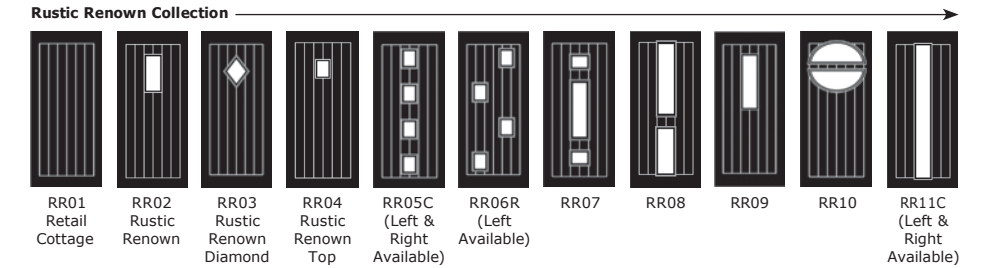

Full Door Range

a door for every home

Distinction Doors reserve the right to alter and remove door styles and specifications without prior notice.

Colour Guide

	Signature	nxt-gen*	Cottage	Rustic Renown	3 Quarter Lite	Stable	Onelite	Esprit & Esprit Renown	Venture Collection**	Infinity	Side Panel
Black	●	●	●	●	●	●	●	●	●	●	●
White	●	●*	●	●	●	●	●	●	●	●	●
Red	●	●	●	●	●	●	●	●	●	●	●
Blue	●	●	●	●	●	●	●	●	●	●	●
Green	●	●	●	●	●	●	●	●	●	●	●
Stains (Gold Oak & Rosewood)	●	●	●	●	●	●	●	●	●	●	●
Distinction Anthracite Grey	●	●*	●	●	●	●	●	●	●	●	●
Distinction Chartwell	●	●	●	●	●	●	●	●	●	●	●
Bespoke	●	●	●	●	●	●	●	●	●	●	●