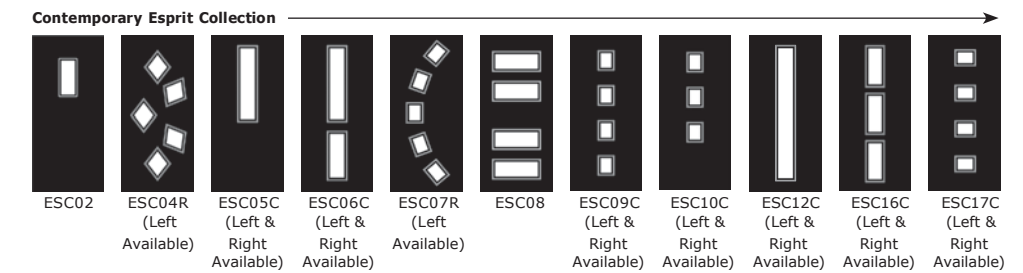

Full Door Range

a door for every home

Distinction Doors reserve the right to alter and remove door styles and specifications without prior notice.

Colour Guide

	Signature	nxt-gen*	Cottage	Rustic Renown	3 Quarter Lite	Stable	Onelite	Esprit & Esprit Renown	Venture Collection**	Infinity	Side Panel
Black	●	●	●	●	●	●	●	●	●	●	●
White	●	●*	●	●	●	●	●	●	●	●	●
Red	●	●	●	●	●	●	●	●	●	●	●
Blue	●	●	●	●	●	●	●	●	●	●	●
Green	●	●	●	●	●	●	●	●	●	●	●
Stains (Gold Oak & Rosewood)	●	●	●	●	●	●	●	●	●	●	●
Distinction Anthracite Grey	●	●*	●	●	●	●	●	●	●	●	●
Distinction Chartwell	●	●	●	●	●	●	●	●	●	●	●
Bespoke	●	●	●	●	●	●	●	●	●	●	●