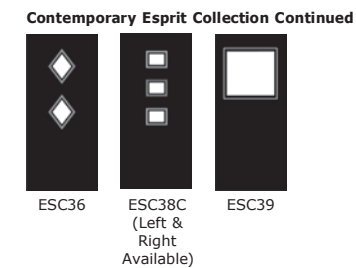

Full Door Range

a door for every home

Distinction Doors reserve the right to alter and remove door styles and specifications without prior notice.

Colour Guide

	Signature	nxt-gen*	Cottage	Rustic Renown	3 Quarter Lite	Stable	Onelite	Esprit & Esprit Renown	Venture Collection**	Infinity	Side Panel
Black	●	●	●	●	●	●	●	●	●	●	●
White	●	●*	●	●	●	●	●	●	●	●	●
Red	●	●	●	●	●	●	●	●	●	●	●
Blue	●	●	●	●	●	●	●	●	●	●	●
Green	●	●	●	●	●	●	●	●	●	●	●
Stains (Gold Oak & Rosewood)	●	●	●	●	●	●	●	●	●	●	●
Distinction Anthracite Grey	●	●*	●	●	●	●	●	●	●	●	●
Distinction Chartwell	●	●	●	●	●	●	●	●	●	●	●
Bespoke	●	●	●	●	●	●	●	●	●	●	●