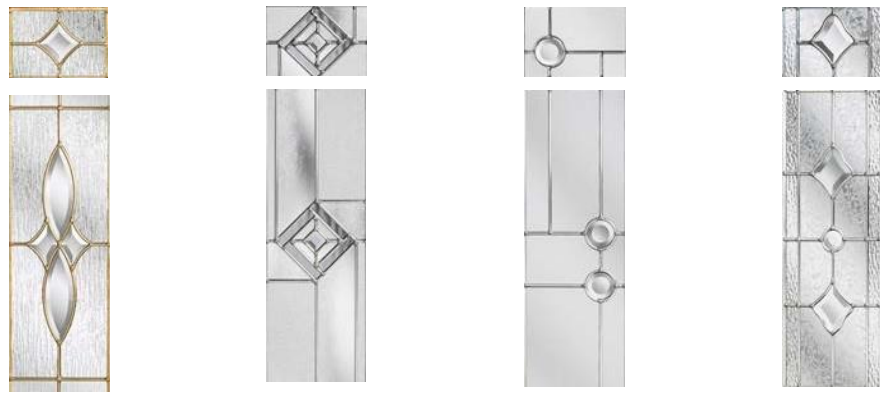

Scotia
Zinc or Brass
Caming

Sierra

Trieste

Valentia

Design

Use our online
door-designer
configurator to
create your new
front door today:
door-designer.co.uk.