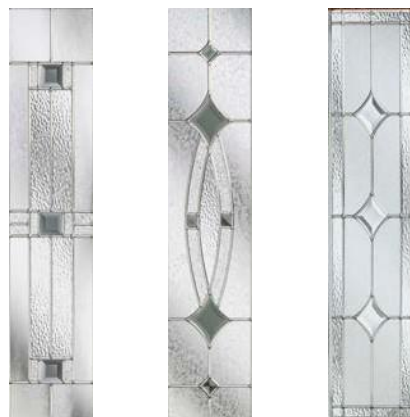

Smooth, steel effect cassette

Aspen Lunna Palma