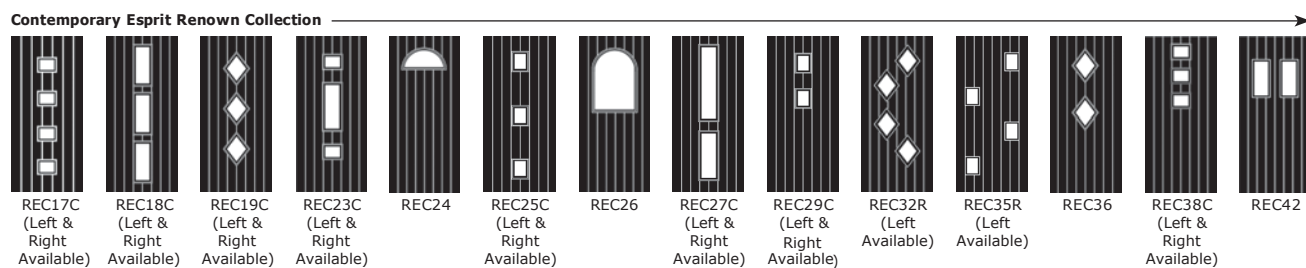

Full Door Range

a door for every home

Distinction Doors reserve the right to alter and remove door styles and specifications without prior notice.

Colour Guide

	Signature	nxt-gen*	Cottage	Rustic Renown	3 Quarter Lite	Stable	Onelite	Esprit & Esprit Renown	Venture Collection**	Infinity	Side Panel
Black	●	●	●	●	●	●	●	●	●	●	●
White	●	●*	●	●	●	●	●	●	●	●	●
Red	●	●	●	●	●	●	●	●	●	●	●
Blue	●	●	●	●	●	●	●	●	●	●	●
Green	●	●	●	●	●	●	●	●	●	●	●
Stains (Gold Oak & Rosewood)	●	●	●	●	●	●	●	●	●	●	●
Distinction Anthracite Grey	●	●*	●	●	●	●	●	●	●	●	●
Distinction Chartwell	●	●	●	●	●	●	●	●	●	●	●
Bespoke	●	●	●	●	●	●	●	●	●	●	●