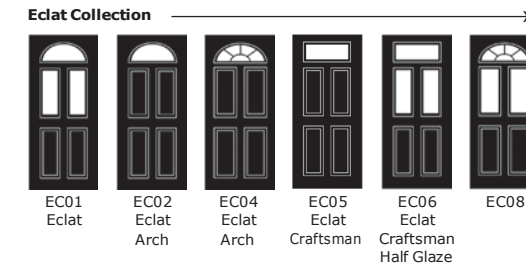

Full Door Range

a door for every home

Distinction Doors reserve the right to alter and remove door styles and specifications without prior notice.

Colour Guide

	Signature	nxt-gen*	Cottage	Rustic Renown	3 Quarter Lite	Stable	Onelite	Esprit & Esprit Renown	Venture Collection**	Infinity	Side Panel
Black	●	●	●	●	●	●	●	●	●	●	●
White	●	●*	●	●	●	●	●	●	●	●	●
Red	●	●	●	●	●	●	●	●	●	●	●
Blue	●	●	●	●	●	●	●	●	●	●	●
Green	●	●	●	●	●	●	●	●	●	●	●
Stains (Gold Oak & Rosewood)	●	●	●	●	●	●	●	●	●	●	●
Distinction Anthracite Grey	●	●*	●	●	●	●	●	●	●	●	●
Distinction Chartwell	●	●	●	●	●	●	●	●	●	●	●
Bespoke	●	●	●	●	●	●	●	●	●	●	●