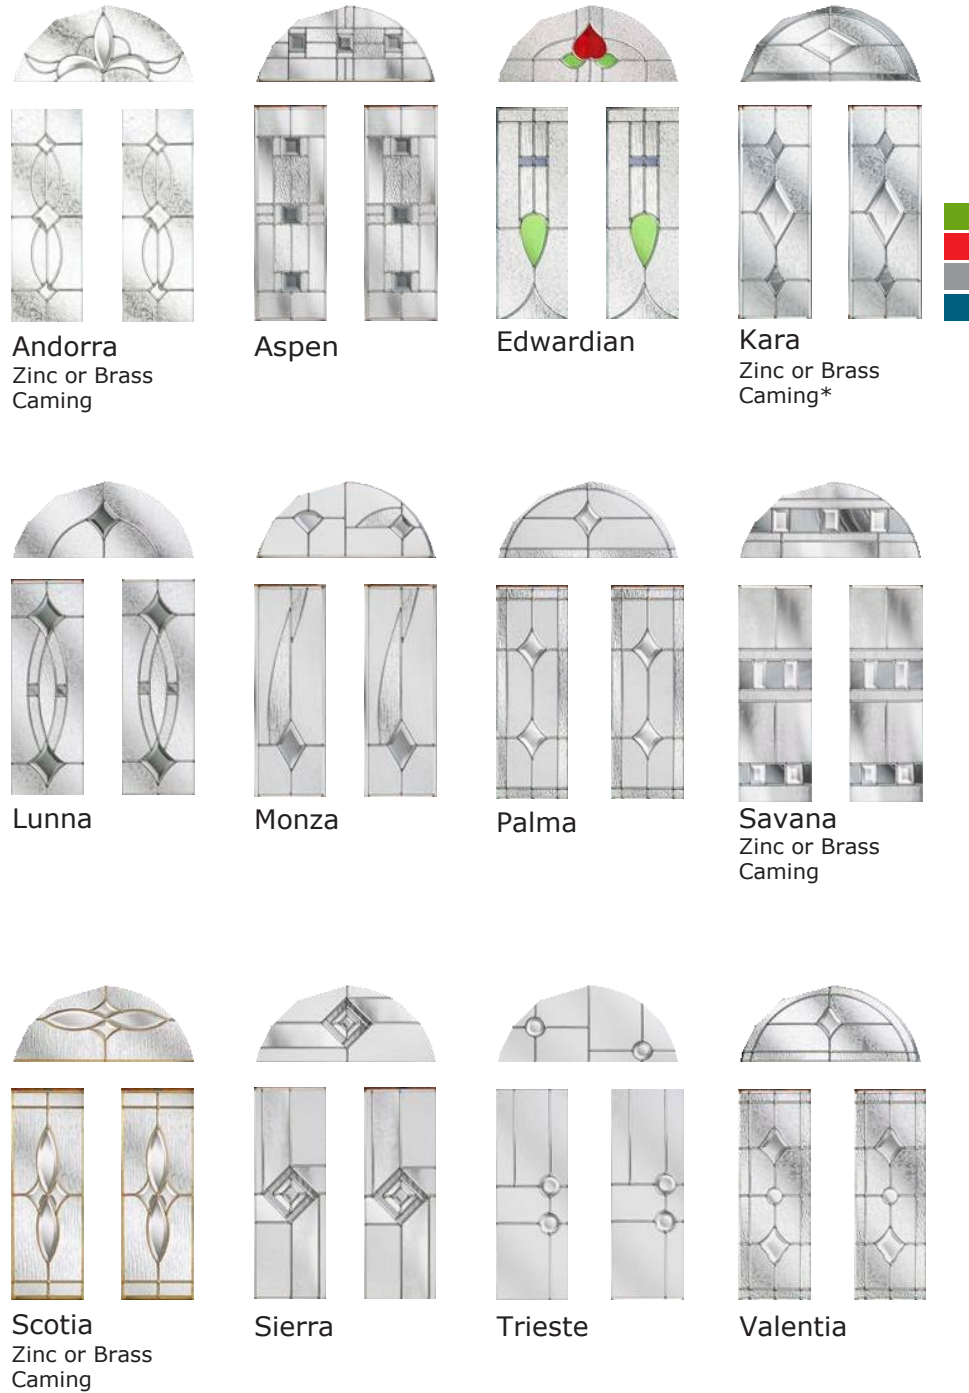

Enhance your entrance...

Personalise the front of your home with a doormat. Welcome your guests and keep your floors clean!

nxt-gen Esteem

Main image: Distinction Anthracite Grey with Kara Brass glass.

Alternative designs from the Signature Collection:

Esteem Arch Esteem Brow

most popular style

nxt-gen Eclat

Main image: Porcelain Blue with Palma glass.

New 2022 colour

perfect colour match rain deflectors

nxt-gen Eclat Arch

Main image: Distinction
Steel Blue with Andorra
Zinc glass.