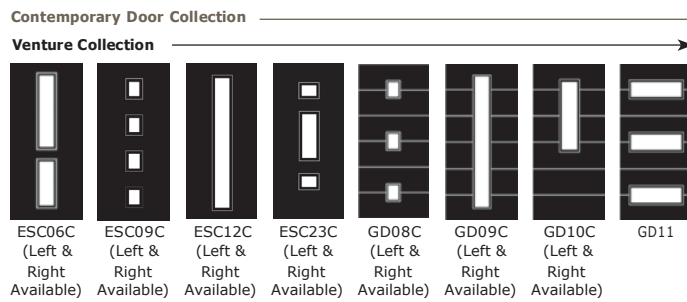

Full Door Range

a door for every home

Distinction Doors reserve the right to alter and remove door styles and specifications without prior notice.

Colour Guide

	Signature	nxt-gen*	Cottage	Rustic Renown	3 Quarter Lite	Stable	Onelite	Esprit & Esprit Renown	Venture Collection**	Infinity	Side Panel
Black	●	●	●	●	●	●	●	●	●	●	●
White	●	●*	●	●	●	●	●	●	●	●	●
Red	●	●	●	●	●	●	●	●	●	●	●
Blue	●	●	●	●	●	●	●	●	●	●	●
Green	●	●	●	●	●	●	●	●	●	●	●
Stains (Gold Oak & Rosewood)	●	●	●	●	●	●	●	●	●	●	●
Distinction Anthracite Grey	●	●*	●	●	●	●	●	●	●	●	●
Distinction Chartwell	●	●	●	●	●	●	●	●	●	●	●
Bespoke	●	●	●	●	●	●	●	●	●	●	●