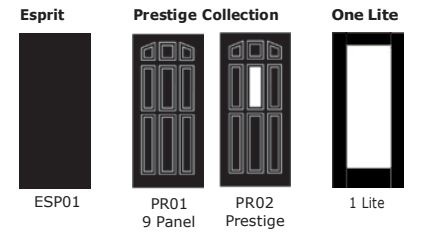

Full Door Range

a door for every home

Distinction Doors reserve the right to alter and remove door styles and specifications without prior notice.

Colour Guide

	Signature	nxt-gen*	Cottage	Rustic Renown	3 Quarter Lite	Stable	Onelite	Esprit & Esprit Renown	Venture Collection**	Infinity	Side Panel
Black	●	●	●	●	●	●	●	●	●	●	●
White	●	●*	●	●	●	●	●	●	●	●	●
Red	●	●	●	●	●	●	●	●	●	●	●
Blue	●	●	●	●	●	●	●	●	●	●	●
Green	●	●	●	●	●	●	●	●	●	●	●
Stains (Gold Oak & Rosewood)	●	●	●	●	●	●	●	●	●	●	●
Distinction Anthracite Grey	●	●*	●	●	●	●	●	●	●	●	●
Distinction Chartwell	●	●	●	●	●	●	●	●	●	●	●
Bespoke	●	●	●	●	●	●	●	●	●	●	●