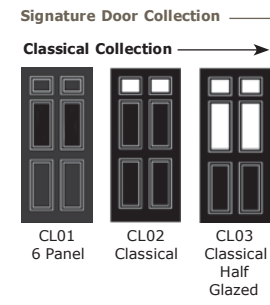

Full Door Range

a door for every home

Distinction Doors reserve the right to alter and remove door styles and specifications without prior notice.

Colour Guide

	Signature	nxt-gen*	Cottage	Rustic Renown	3 Quarter Lite	Stable	Onelite	Esprit & Esprit Renown	Venture Collection**	Infinity	Side Panel
Black	●	●	●	●	●	●	●	●	●	●	●
White	●	●*	●	●	●	●	●	●	●	●	●
Red	●	●	●	●	●	●	●	●	●	●	●
Blue	●	●	●	●	●	●	●	●	●	●	●
Green	●	●	●	●	●	●	●	●	●	●	●
Stains (Gold Oak & Rosewood)	●	●	●	●	●	●	●	●	●	●	●
Distinction Anthracite Grey	●	●*	●	●	●	●	●	●	●	●	●
Distinction Chartwell	●	●	●	●	●	●	●	●	●	●	●
Bespoke	●	●	●	●	●	●	●	●	●	●	●