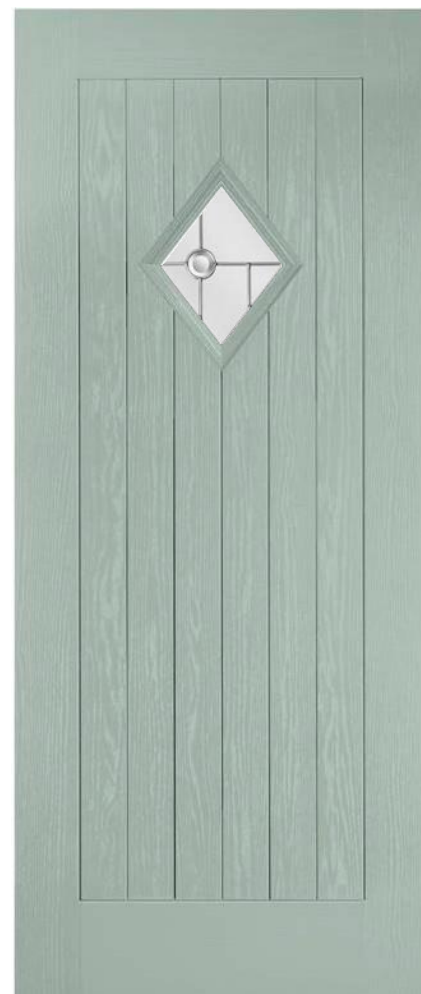

Rustic Renown Top
Kara Brass glass

Rustic Renown Diamond
Trieste glass

Kara
Zinc or Brass
Caming*

Lunna

Andorra
Zinc or Brass
Caming

Aspen

Scotia
Zinc or Brass
Caming

Sierra