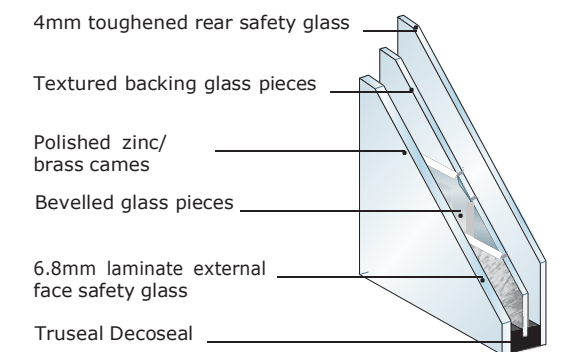

Glass

Features and benefits:

- Decorative triple glazing
- The decorative centre pane is sealed within the unit therefore, it is protected from dust and weathering
- Easy to clean
- 6.8mm glass laminated as standard
- 50mm units available for 70mm doors
- Glass patterns may vary
- Slight bubbles, lines and surface imperfections are all characteristics of glass. They are not to be considered as defects as they add character to decorative glass.